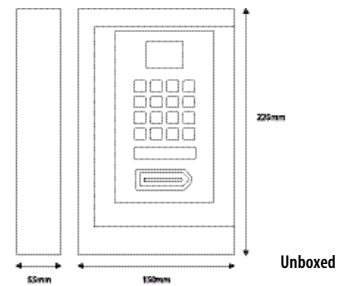

Features and Specifications Chart

PAC Easikey 1000 Door Controller	
Description	Two Door 1000-key Proximity Door Controller with Integrated Administration Reader
ID Technology	PAC
Dimensions	Unboxed: H: 225mm W: 150mm D: 55mm Unboxed (with cut-out): H: 406mm W: 255mm D: 72mm Unboxed (without cut-out): H: 420mm W: 350mm D: 100mm
Weight	Unboxed: 3Kg Boxed: 4Kg
Inputs	2 Readers, Request to Exit
Outputs	2-Amps single pole, single throw lock relay Fail safe or fail secure lock software selectable
Maximum Current Requirements	190mA Max
Operating Voltage	Input voltage: 10.5V to 20V DC. 8V to 14.5V AC. 50/60Hz
Reader Wiring Requirement	0.22mm² 4 or 6 core alarm cable up to 100m
Operating Humidity	10-85% non-condensing
Temperature	0° to +50° c
Material	Metal
Certifications	FCC, CE Mark, Fifteen EU Countries under the R&TTE Directive (EN60950 - ITE Electrical Safety, ETS EN 300 330 - SRD, and ETS EN 301 489 - EMC)
Ordering Information PAC Part Number	20370 - Unboxed Easikey 21275 - 3 Amp Boxed Easikey (without cut-out) 21277 - 3 Amp Boxed Easikey (with cut-out)

PAC Cards, Tokens and Readers

PAC's portfolio of PAC technology tokens, cards and readers are the perfect partner for PAC Easikey 1000.

PAC® and the PAC logo, Oneplatform, PAC Oneprox are registered trademarks of PAC. Other companies and products named herein may be trademarks or registered trademarks of their respective owners, and are hereby acknowledged.

PAC
A Stanley Security Solutions Business
1 Park Gate Close
Bredbury, Stockport,
Cheshire, SK6 2SZ, UK
t: +44 (0)161 406 3400
f: +44 (0)161 430 8658
www.pac.co.uk