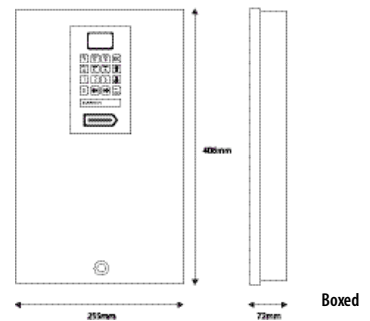

Features and Specifications Chart

PAC Easikey 1000 Door Controller	
Description	Two Door 1000-key Proximity Door Controller with Integrated Administration Reader
ID Technology	PAC
Dimensions	Unboxed: H: 225mm W: 150mm D: 55mm Unboxed (with cut-out): H: 406mm W: 255mm D: 72mm Unboxed (without cut-out): H: 420mm W: 350mm D: 100mm
Weight	Unboxed: 3Kg Boxed: 4Kg
Inputs	2 Readers, Request to Exit
Outputs	2-Amps single pole, single throw lock relay Fail safe or fail secure lock software selectable
Maximum Current Requirements	190mA Max
Operating Voltage	Input voltage: 10.5V to 20V DC. 8V to 14.5V AC. 50/60Hz
Reader Wiring Requirement	0.22mm² 4 or 6 core alarm cable up to 100m
Operating Humidity	10-85% non-condensing
Temperature	0° to +50° c
Material	Metal
Certifications	FCC, CE Mark, Fifteen EU Countries under the R&TTE Directive (EN60950 - ITE Electrical Safety, ETS EN 300 330 - SRD, and ETS EN 301 489 - EMC)
Ordering Information PAC Part Number	20370 - Unboxed Easikey 21275 - 3 Amp Boxed Easikey (without cut-out) 21277 - 3 Amp Boxed Easikey (with cut-out)

PAC Cards, Tokens and Readers

PAC's portfolio of PAC technology tokens, cards and readers are the perfect partner for PAC Easikey 1000.

PAC® and the PAC logo, Oneplatform, PAC Oneprox are registered trademarks of PAC. Other companies and products named herein may be trademarks or registered trademarks of their respective owners, and are hereby acknowledged.

PAC
A Stanley Security Solutions Business
1 Park Gate Close
Bredbury, Stockport,
Cheshire, SK6 2SZ, UK
t: +44 (0)161 406 3400
f: +44 (0)161 430 8658
www.pac.co.uk